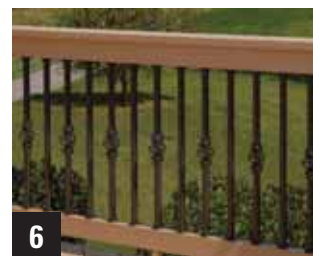

Aurora Deck Lighting. Circle 31

3. Deck Images introduces the E2A Kit Series of glass and aluminum railing systems. The 36-in.-high kits are available in both 6-ft. line and 6-ft. stair sections and are made from high-grade aluminum to ensure strength, durability and rust resistance. The powder-coated components come in green, clay, white or black.

Deck Images. Circle 32

4. Travis Industries unveils its outdoor Tempest Gas Torch. Designed to display and reflect a unique flame presentation, the Tempest features a spinning, spiral-like flame with an open-aired, rectangular ceramic glass housing. Available to run off attached gas lines or a 5-gal. propane tank, the Tempest puts out up to 20,000 Btu and can be manually ignited with the built-in piezo igniter.

Travis Industries. Circle 33

5. Maine Ornamental has introduced an all new solar post and stair light that adds an intimate glow to decks and fences. The solar post and stair light is available in black or white and is available in sizes that accommodate 4x4 or 6x6 posts. A top-mounted solar lens and a rechargeable battery power a long-lasting LED bulb.

Maine Ornamental. Circle 34

6. Deckorators introduces a new baluster for deck and stair railings. The new Estate aluminum baluster puts a modern touch on most any deck's appearance. Available in black and bronze, the 3/4-in. square Estate baluster is 26 in. tall for a 36-in. rail height.

Deckorators. Circle 35

7. TimberTech recently introduced its new line of low-maintenance decking boards, XLM. These boards can be color matched with TimberTech's RadianceRail in XLM colors. RadianceRail is made from TimberTech composite capped with a durable PVC layer, giving it the sturdy and structural feeling of a wood railing. RadianceRail comes in five XLM colors.

TimberTech. Circle 36