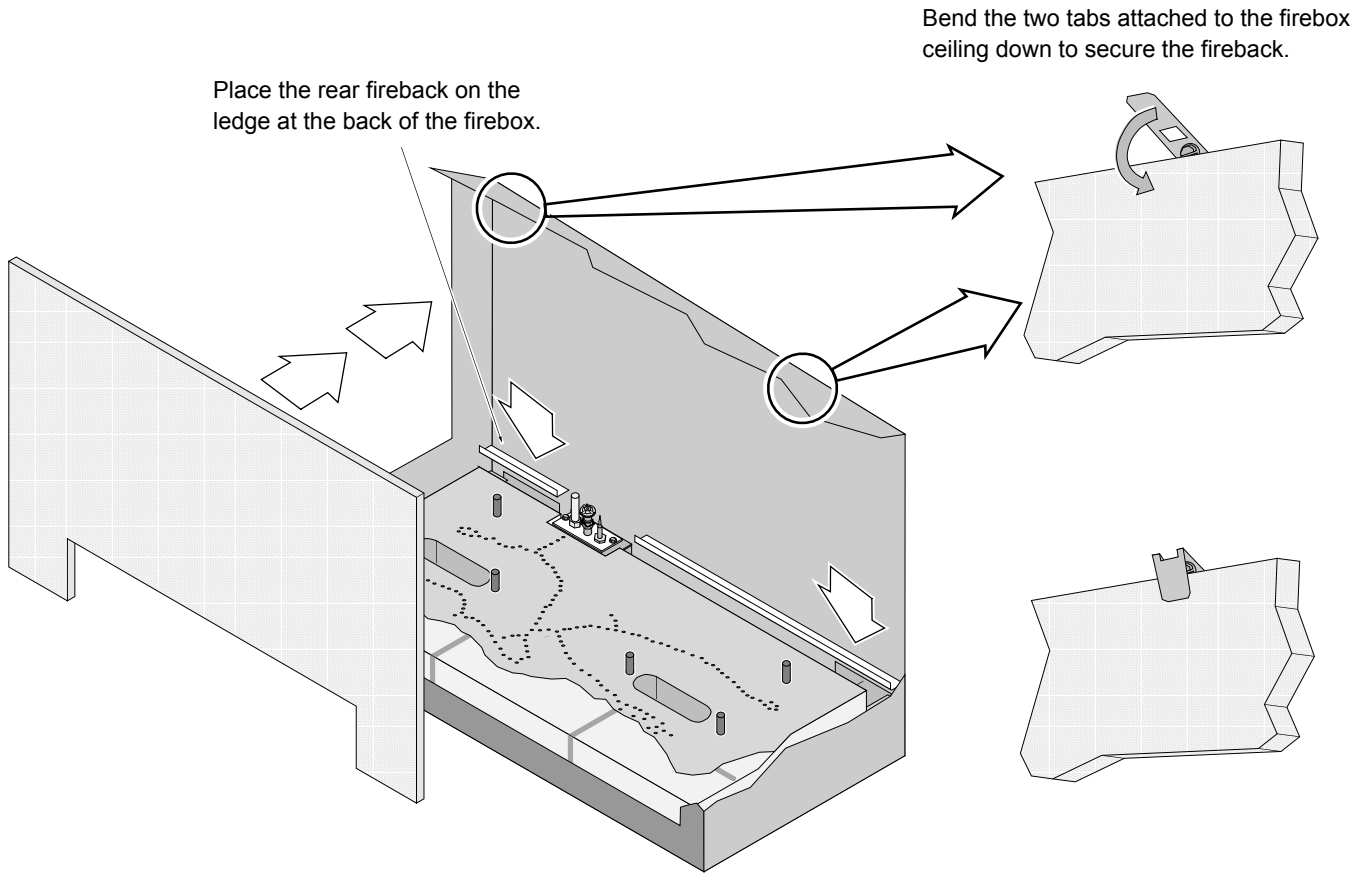

7 ca dU]V]]lm

- Ó^i\ • @^ÁÈã^áÚq ç^

DUW_]b[`@gh

- Rear Fireback

bghU`U]cb

WARNING Turn off gas to the appliance and make sure it has fully cooled prior to conducting service.

- 1 Remove the glass frame and logs (see the manual for details).
- 2 Install the firebacks following the directions below.

- 3 Restore the stove to the correct configuration.