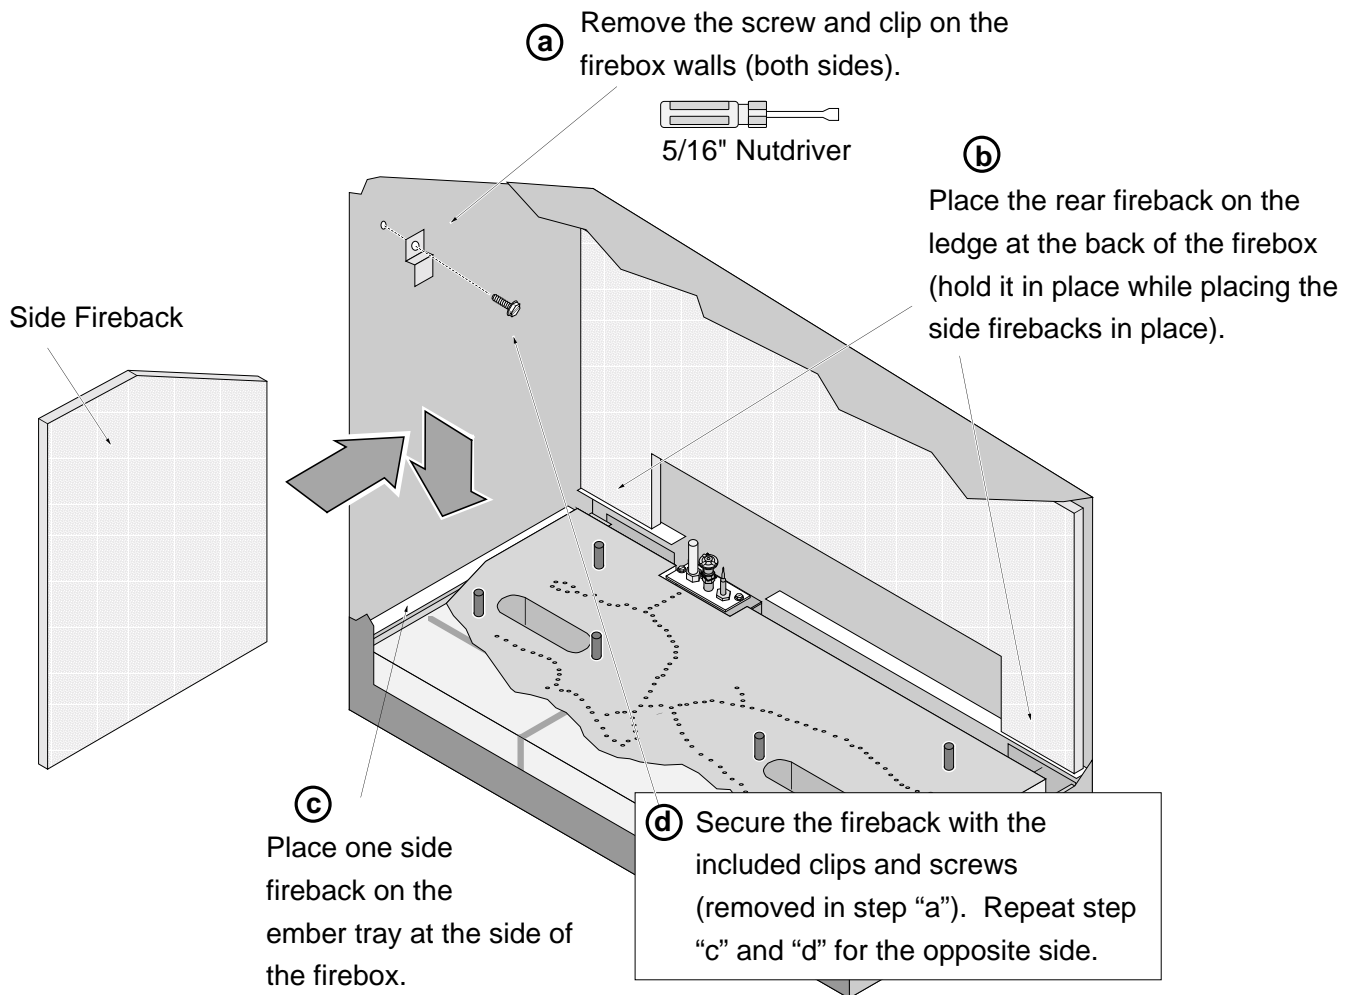

Berkshire 2007 Fireback Installation

SKU # 96100221 (Brick & Herringbone)

Packing List

- Rear Fireback
- Left and Right Side Firebacks

Compatibility

- 2007 Berkshire Stove (SKU 99600113, 99600114)

Installation

WARNING Turn off gas to the appliance and make sure it has fully cooled prior to conducting service.

- 1 Remove the glass frame and logs (see the manual for details).
- 2 Install the firebacks following the directions below.